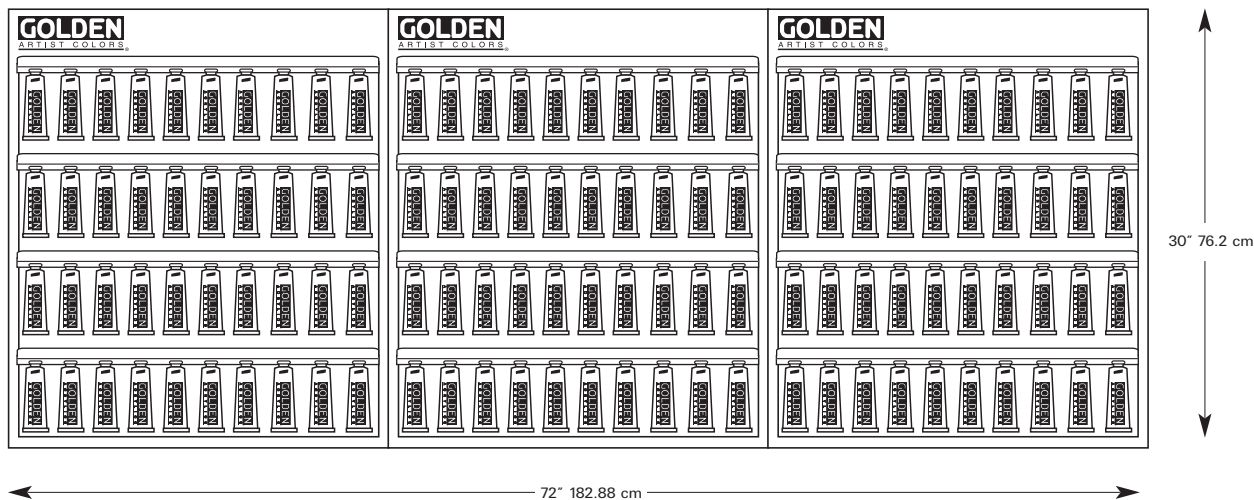

Golden Artist Colors® Heavy Body 2 oz. - 120 Facings Set-Up

12724

Heavy Body 2 oz. - 120 Facings Set-Up Contents:

- 120 Heavy Body Acrylic Colors in 2 oz. tubes (59 ml)
 - 107 Heavy Body Acrylic Colors
 - 9 Iridescent Acrylic Colors
 - 4 Interference Acrylic Colors
- 3 24" Metal display unit
- 3 24" Headers
- 12 Tube shelves
- 12 Plastic tag holders for tube shelves w/covers
- 1 Set instructions
- 1 Set of rack labels with hand-painted color swatches
- Bolts for attachment

Heavy Body Acrylic Colors: 2 oz. Tubes (59 ml)

Qty	#	Color	Qty	#	Color
3	1005-2	Anthraquinone Blue	3	1080-2	C.P. Cadmium Red Dark
3	1007-2	Bismuth Vanadate Yellow	3	1090-2	C.P. Cadmium Red Light
3	1010-2	Bone Black	3	1100-2	C.P. Cadmium Red Medium
3	1020-2	Burnt Sienna	3	1110-2	C.P. Cadmium Yellow Dark
3	1030-2	Burnt Umber	3	1120-2	C.P. Cadmium Yellow Light
3	1035-2	Burnt Umber Light	3	1130-2	C.P. Cadmium Yellow Medium
6	1040-2	Carbon Black	3	1135-2	C.P. Cadmium Yellow Primrose
3	1050-2	Cerulean Blue, Chromium	3	1140-2	Cobalt Blue
3	1051-2	Cerulean Blue Deep	3	1142-2	Cobalt Green
3	1060-2	Chromium Oxide Green	3	1143-2	Cobalt Titanate Green
3	1061-2	Chromium Oxide Green Dark	3	1144-2	Cobalt Turquoise
3	1070-2	C.P. Cadmium Orange	3	1145-2	Cobalt Teal
			3	1147-2	Diarylide Yellow
			3	1150-2	Dioxazine Purple
			3	1160-2	Graphite Gray
			3	1170-2	Green Gold
			3	1180-2	Hansa Yellow Light
			3	1190-2	Hansa Yellow Medium
			3	1191-2	Hansa Yellow Opaque
			3	1195-2	Jenkins Green
			6	1200-2	Mars Black
			3	1202-2	Mars Yellow
			3	1210-2	Naphthol Red Light
			3	1220-2	Naphthol Red Medium
			3	1225-2	Nickel Azo Yellow
			3	1240-2	Paynes Gray
			3	1250-2	Permanent Green Light